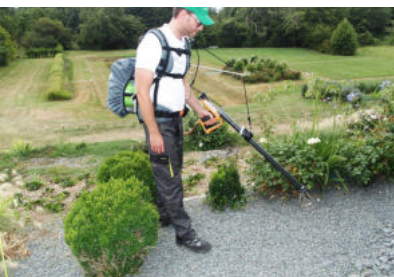

Ripagreen mobility kit The Ripagreen mobility kit is a backpack mounted thermal lance kit for weed management. It is ideal for treating areas that are more difficult to get to, such as social housing gardens, steps and cemeteries. The mobility kit goes wherever you do.	n/a	n/a	n/a	£75